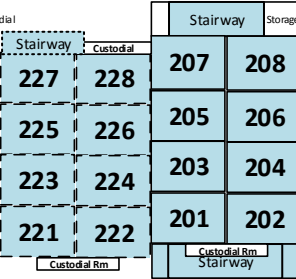

CHAPMAN AVENUE

3920 Spring Street
Orange, CA 92869
(714)997-6331

ESPLANADE ST.

Fred Kelly Stadium

JV/FR Football Field

Evac. Area 1

Evac. Area 2

Evac. Area 3
BLACKTOP AREA

A-6 A-5 A-4

EL MODENA HIGH SCHOOL

SPRING STREET

Map not to scale

Upstairs