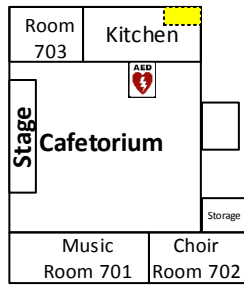

CHAPMAN AVENUE

3920 Spring Street
Orange, CA 92869
(714)997-6331

ESPLANADE ST.

Fred Kelly Stadium

JV/FR Football Field

Evac. Area 1

Evac. Area 2

Evac. Area 3
BLACKTOP AREA

A-6 A-5 A-4

EL MODENA HIGH SCHOOL

SPRING STREET

Map not to scale

Upstairs