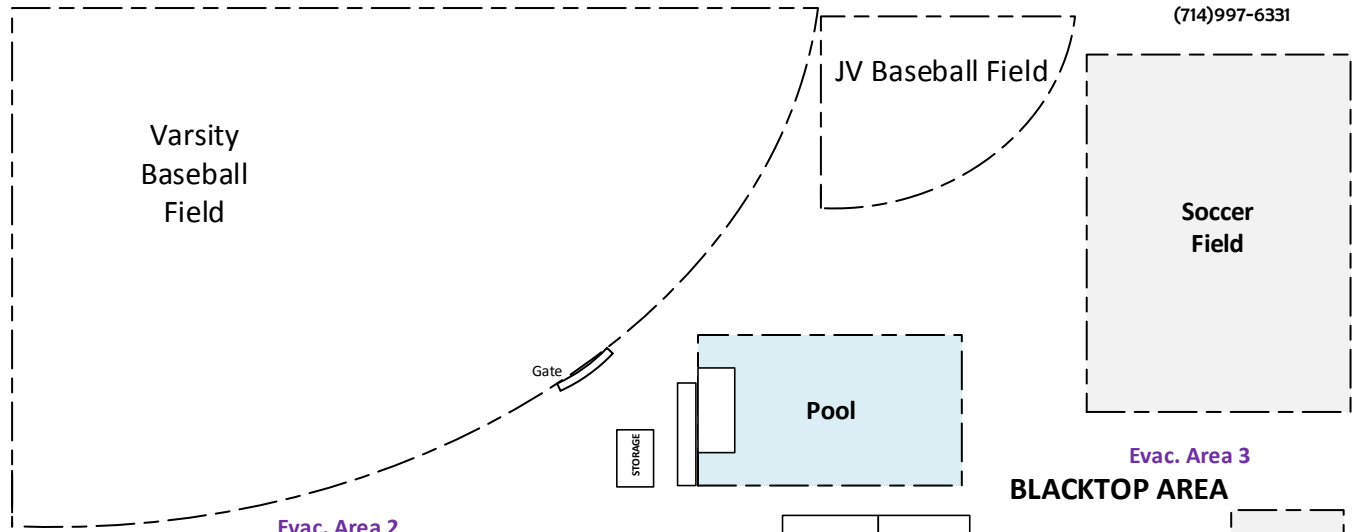

CHAPMAN AVENUE

3920 Spring Street
Orange, CA 92869
(714)997-6331

ESPLANADE ST.

Fred Kelly Stadium

JV/FR Football Field

Evac. Area 1

Evac. Area 2

Evac. Area 3
BLACKTOP AREA

A-6 A-5 A-4

EL MODENA HIGH SCHOOL

SPRING STREET

Map not to scale

Upstairs