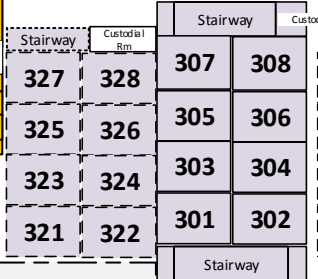

CHAPMAN AVENUE

3920 Spring Street
Orange, CA 92869
(714)997-6331

ESPLANADE ST.

Fred Kelly Stadium

JV/FR Football Field

Evac. Area 1

Evac. Area 2

Evac. Area 3
BLACKTOP AREA

A-6 A-5 A-4

EL MODENA HIGH SCHOOL

SPRING STREET

Map not to scale

Upstairs