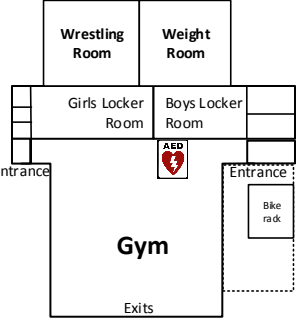

CHAPMAN AVENUE

3920 Spring Street
Orange, CA 92869
(714)997-6331

ESPLANADE ST.

Fred Kelly Stadium

JV/FR Football Field

Evac. Area 1

Evac. Area 2

Evac. Area 3
BLACKTOP AREA