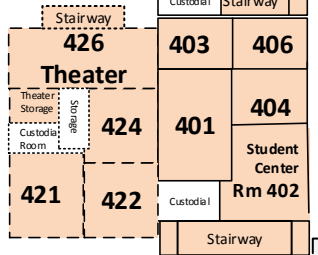

CHAPMAN AVENUE

3920 Spring Street
Orange, CA 92869
(714)997-6331

ESPLANADE ST.

Fred Kelly Stadium

JV/FR Football Field

Evac. Area 1

Evac. Area 2

Evac. Area 3
BLACKTOP AREA

A-6 A-5 A-4

EL MODENA HIGH SCHOOL

SPRING STREET

Map not to scale

Upstairs